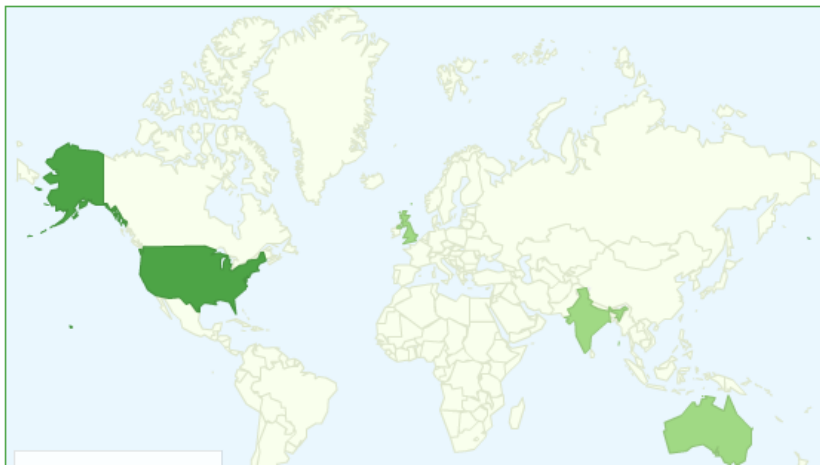

QR Code Download
[Small](#) (120 x 120)
[Medium](#) (177 x 177)
[Large](#) (500 x 500)

Mouse over for more details.

Mouse over for more details.

Top 10 Known Referrers (last 30 days)	Clicks
Ez.com	5 38.46%
facebook.com	3 23.08%
linkedin.com	2 15.38%
budurl.pro	2 15.38%
t.co	1 7.69%

Total Clicks: 13

Clicks by Country

1 33

Top 10 Cities (last 30 days)	Clicks
New York, New York, US	7 23.33%
San Francisco, California, US	5 16.67%
Minneapolis, Minnesota, US	4 13.33%
Mountain View, California, US	3 10.00%
Duluth, Minnesota, US	3 10.00%
Prince George, Virginia, US	3 10.00%
Seattle, Washington, US	2 6.67%
Redmond, Washington, US	1 3.33%
Terre Haute, Indiana, US	1 3.33%
Perth, Western Australia, AU	1 3.33%

Total Clicks: 30

Top 10 Regions (last 30 days)	Clicks
California, US	9 26.47%
Minnesota, US	7 20.59%
New York, US	7 20.59%
Washington, US	3 8.82%
Virginia, US	3 8.82%
Indiana, US	1 2.94%
Karnataka, IN	1 2.94%
Texas, US	1 2.94%
Western Australia, AU	1 2.94%
London, City of, GB	1 2.94%