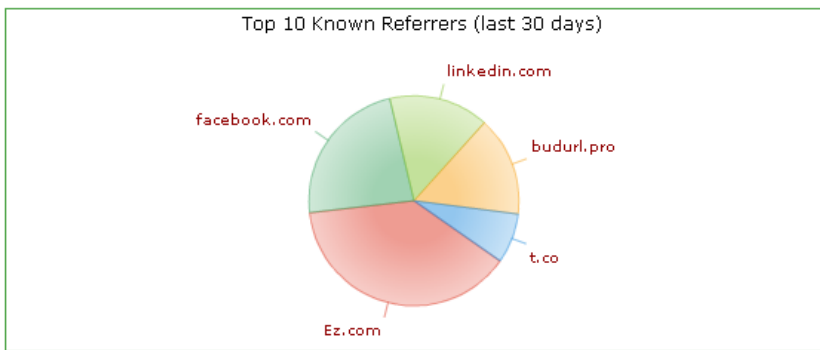

View Stats

Link <http://Ez.com/MartianSEO>

Long URL <http://www.northstarned...>

Preview Link <http://Ez.com/MartianSEO?>

Clicks (Source)	Browser	Scans	Unique	% Unique	Total	
All		36	0	24	66.67%	36
Last 24 hours		2	0	1	50.00%	2
Last 7 days		3	0	2	66.67%	3
Last 30 days		36	0	24	66.67%	36

QR Code Download
[Small](#) (120 x 120)
[Medium](#) (177 x 177)
[Large](#) (500 x 500)

Mouse over for more details.

Mouse over for more details.

Top 10 Known Referrers (last 30 days)	Clicks
Ez.com	5 38.46%
facebook.com	3 23.08%
linkedin.com	2 15.38%
budurl.pro	2 15.38%
t.co	1 7.69%

Total Clicks: 13

Clicks by Country

1 33

Top 10 Cities (last 30 days)	Clicks
New York, New York, US	7 23.33%
San Francisco, California, US	5 16.67%
Minneapolis, Minnesota, US	4 13.33%
Mountain View, California, US	3 10.00%
Duluth, Minnesota, US	3 10.00%
Prince George, Virginia, US	3 10.00%
Seattle, Washington, US	2 6.67%
Redmond, Washington, US	1 3.33%
Terre Haute, Indiana, US	1 3.33%
Perth, Western Australia, AU	1 3.33%