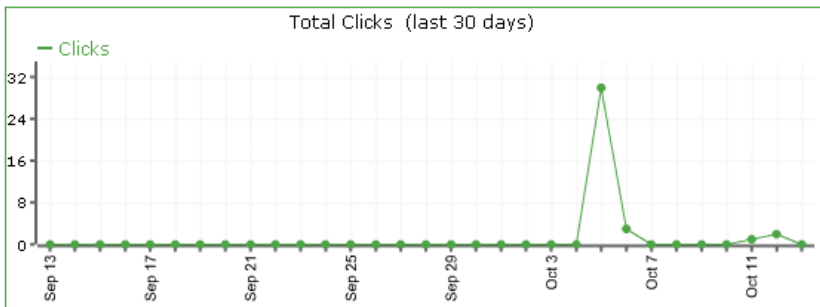

View Stats

Link <http://Ez.com/MartianSEO>

Long URL <http://www.northstarned...>

Preview Link <http://Ez.com/MartianSEO?>

Clicks (Source)	Browser	Scans	Unique	% Unique	Total	
All		36	0	24	66.67%	36
Last 24 hours		2	0	1	50.00%	2
Last 7 days		3	0	2	66.67%	3
Last 30 days		36	0	24	66.67%	36

QR Code Download
[Small](#) (120 x 120)
[Medium](#) (177 x 177)
[Large](#) (500 x 500)

Mouse over for more details.

Mouse over for more details.

Top 10 Known Referrers (last 30 days)	Clicks
Ez.com	5 38.46%
facebook.com	3 23.08%
linkedin.com	2 15.38%
budurl.pro	2 15.38%
t.co	1 7.69%

Total Clicks: 13

Clicks by Country

1 33

Top 10 Cities (last 30 days)	Clicks
New York, New York, US	7 23.33%
San Francisco, California, US	5 16.67%
Minneapolis, Minnesota, US	4 13.33%
Mountain View, California, US	3 10.00%
Duluth, Minnesota, US	3 10.00%
Prince George, Virginia, US	3 10.00%
Seattle, Washington, US	2 6.67%
Redmond, Washington, US	1 3.33%
Terre Haute, Indiana, US	1 3.33%
Perth, Western Australia, AU	1 3.33%