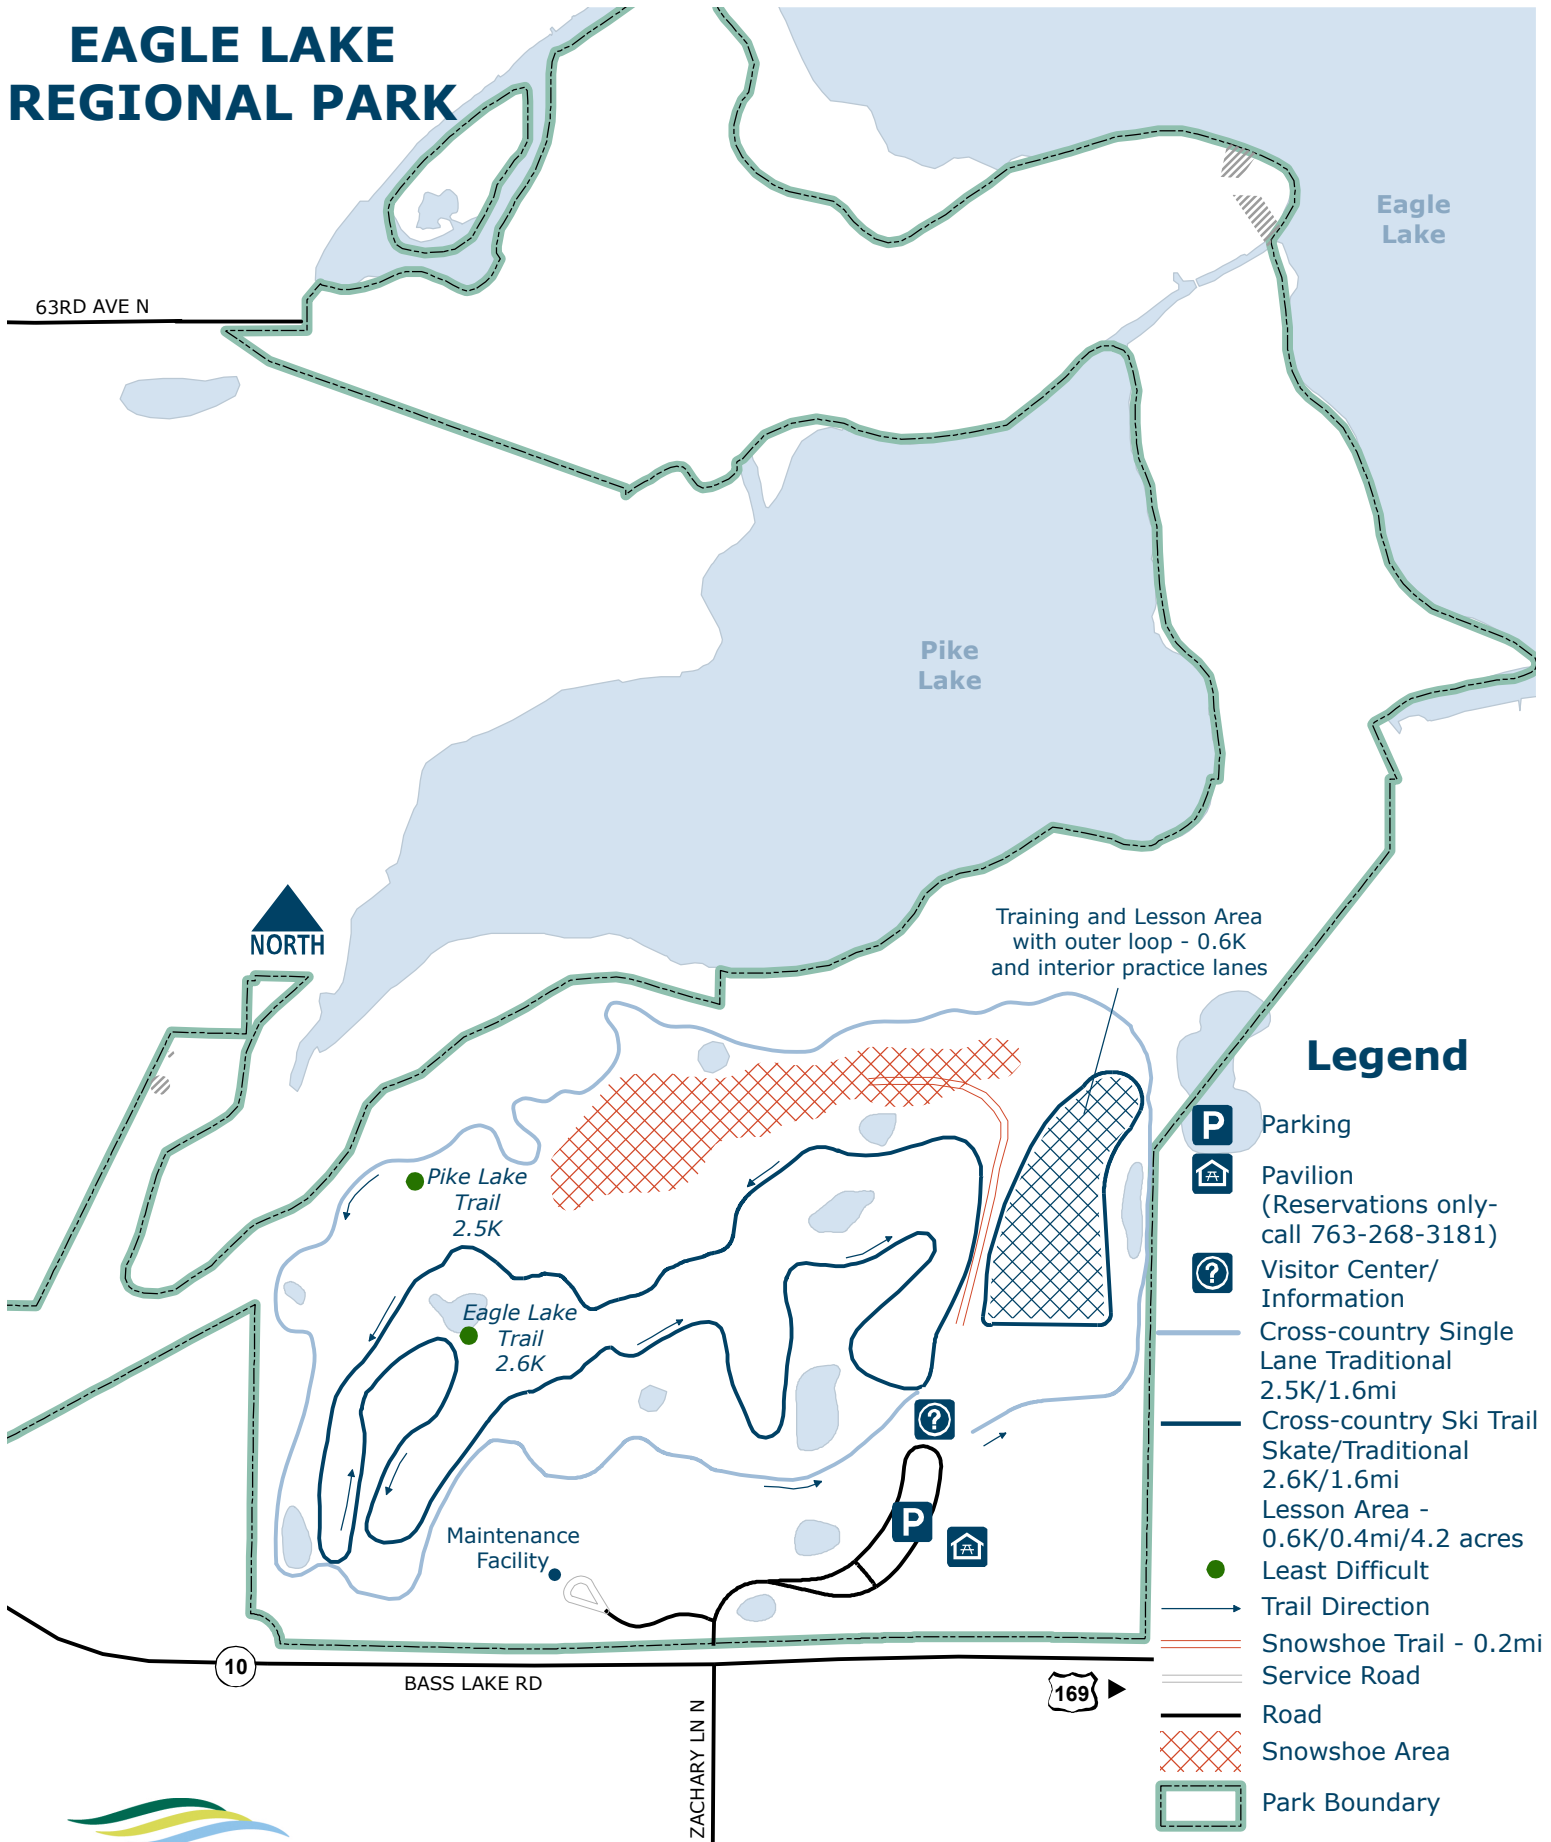

EAGLE LAKE REGIONAL PARK

Legend

- Parking
- Pavilion (Reservations only-call 763-268-3181)
- Visitor Center/Information
- Cross-country Single Lane Traditional 2.5K/1.6mi
- Cross-country Ski Trail Skate/Traditional 2.6K/1.6mi
- Lesson Area - 0.6K/0.4mi/4.2 acres
- Least Difficult
- Trail Direction
- Snowshoe Trail - 0.2mi
- Service Road
- Road
- Snowshoe Area
- Park Boundary
- Private Property
- Lake